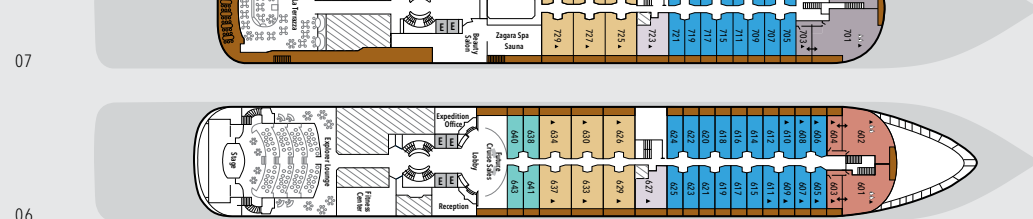

SILVER CLOUD

SHIP SPECIFICATIONS

Crew	212
Officers	International
Guests	240 in Polar waters
Tonnage	17,400
Length	514.14 Feet/156.7 Mt
Width	70.62 Feet/21.5 Mt
Speed	18 Knots
Refurbished	2017
Ice-class Rating	1C

DECK 09

Observation Lounge
Jogging Track

DECK 08

The Bridge
Pool
Pool Bar
The Grill
Panorama Lounge
Connoisseur's Corner

DECK 07

La Terrazza
Zagara Beauty Spa
Library

DECK 06

Explorer Lounge
Fitness Centre
Reception/Guest Relations
Expedition Office

Deck plans are for illustration purposes only and may be subject to change.

OWNER'S SUITE

Available as a one-bedroom configuration or as a two-bedroom (as illustrated) by adjoining with a Vista Suite.

1 BEDROOM: 587 SQ. FT. / 55 M²
INCLUDING VERANDA (89 SQ. FT. / 8 M²)
2 BEDROOMS: 827 SQ. FT. / 77 M²
INCLUDING VERANDA (89 SQ. FT. / 8 M²)