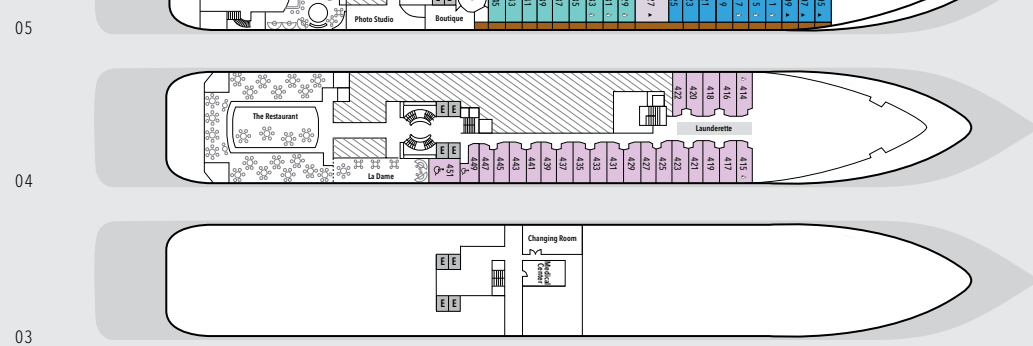

SILVER CLOUD

SHIP SPECIFICATIONS

Crew	212
Officers	International
Guests	240 in Polar waters
Tonnage	17,400
Length	514.14 Feet/156.7 Mt
Width	70.62 Feet/21.5 Mt
Speed	18 Knots
Refurbished	2017
Ice-class Rating	1C

DECK 05

Dolce Vita
Boutique
Photo Studio

DECK 04

The Restaurant
La Dame
Lauderette

DECK 03

Changing Room
Medical Centre

SUITE CATEGORIES

- Owner's Suite ●
- Grand Suite ●
- Royal Suite ●
- Silver Suite ●
- Medallion Suite ●
- Deluxe Veranda Suite ●
- Veranda Suite ●
- Vista Suite ●

Deck plans are for illustration purposes only and may be subject to change.

OWNER'S SUITE

Available as a one-bedroom configuration or as a two-bedroom (as illustrated) by adjoining with a Vista Suite.

1 BEDROOM: 587 SQ. FT. / 55 M²
INCLUDING VERANDA (89 SQ. FT. / 8 M²)
2 BEDROOMS: 827 SQ. FT. / 77 M²
INCLUDING VERANDA (89 SQ. FT. / 8 M²)

GRAND SUITE

Available as a one-bedroom configuration or as a two-bedroom (as illustrated) by adjoining with a Vista Suite.

1 BEDROOM: 1,019 SQ. FT. / 95 M²
INCLUDING VERANDA (145 SQ. FT. / 14 M²)
2 BEDROOMS: 1,314 SQ. FT. / 122 M²
INCLUDING VERANDA (194 SQ. FT. / 18.5 M²)